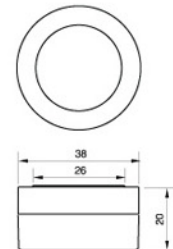

- MAT'L : ABS, PC, GLASS
- 12g / 14g

GLP M-2