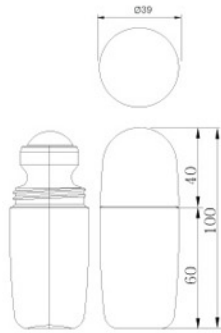

Multi Blow Container

GLP B-1

- MAT'L : PP, PE
- 50ml