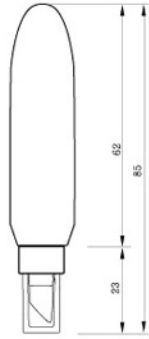

GLP M-14

- MAT'L : PCTA, SURLYN
- 7ml