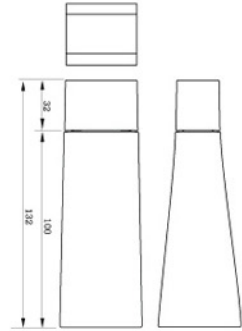

GLP SH-100

- MAT'L : ABS, PP, EVOH
- 100ml