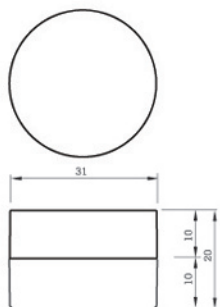

GLP C-1

- MAT'L : PP, AS
- 3ml