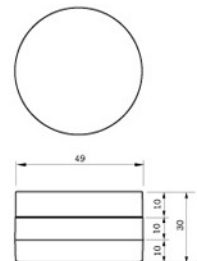

Compact & Eyeshadow

GLP K-1
• MAT'L : ABS, GLASS
• 18g / 20g

GLP M-1-1
• MAT'L : ABS, PC, GLASS
• 15g / 18g / 20g