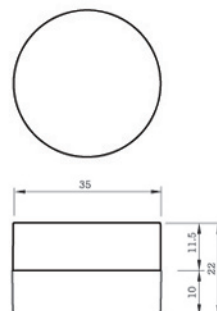

GLP C-2

- MAT'L : ABS, AS
- 5ml