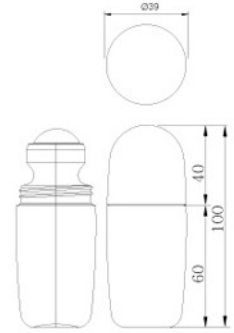

GLP BB-1

- MAT'L : PP, EVOH
- 50ml